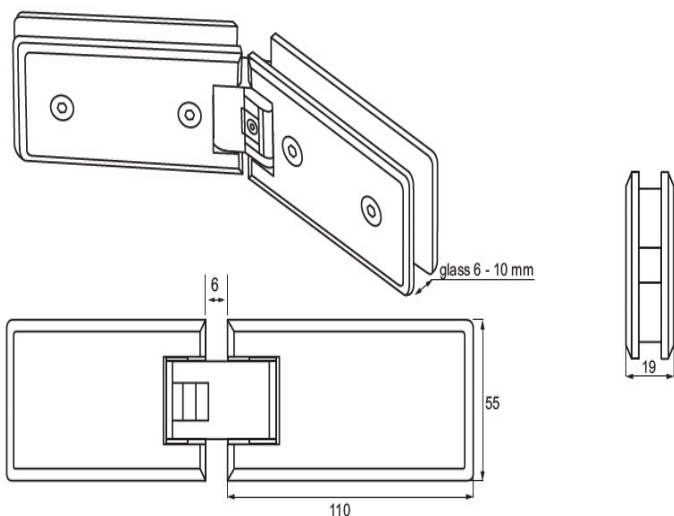

PRODUCT SHEET

Description:

Shower Hinge "Linz", 135DG, CPL, Glass/Glass, 6-10mm Glass Thickness,W/15DG Angle Adjustment Function & 15DG Return, Function, Brass Material, Rectangular Shape W/Chamfered, Edges

Item number:

15.26.735-0

Units	Box	Carton	HS Code	Barcode
Pcs.	1	20	8302100090	 5704866505130

SISO A/S

Mileparken 11
DK-2740 Skovlunde
Denmark
VAT: DK 24786013

Phone +45 45 830 900

www.siso.dk
siso@siso.dk

Danske Bank
Nytorv Branch
Copenhagen
SWIFT: DABADKKK

Account no.
4180 3112 112936
IBAN Account
DK7230003112112936